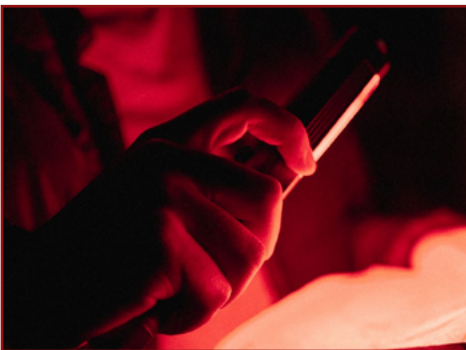

Features non-glaring red worklight so you see better at night, magnetic base for hands-free use, and rechargeable port eliminating costly batteries.